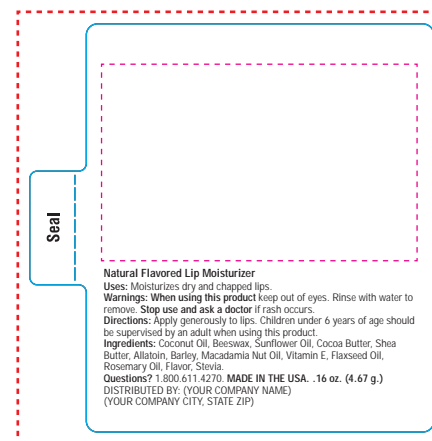

ZLBXCT Natural Lip Balm in Clear Tube

Print File // Actual size

Please Note: All colors of ingredients and item names can be changed to match imprints but will be black standard.

Bleed Area (background color/pattern) needs to be 1/8" outside outline

Label size is the actual outline

Standard Imprint area 1/8" inside the outline

UNFLAVORED

FLAVORED