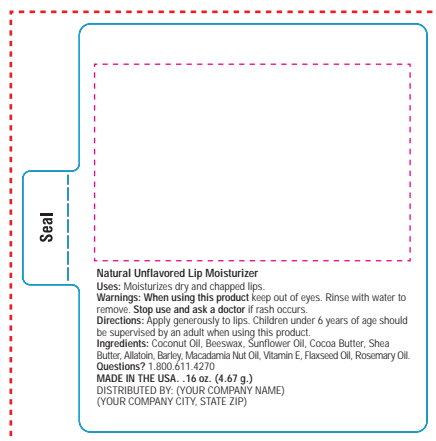

ZLBXCT Natural Lip Balm in Clear Tube

Print File // Actual size

Please Note: All colors of ingredients and item names can be changed to match imprints but will be black standard.

Bleed Area (background color/pattern) needs to be 1/8" outside outline

Label size is the actual outline

Standard Imprint area 1/8" inside the outline

UNFLAVORED

FLAVORED