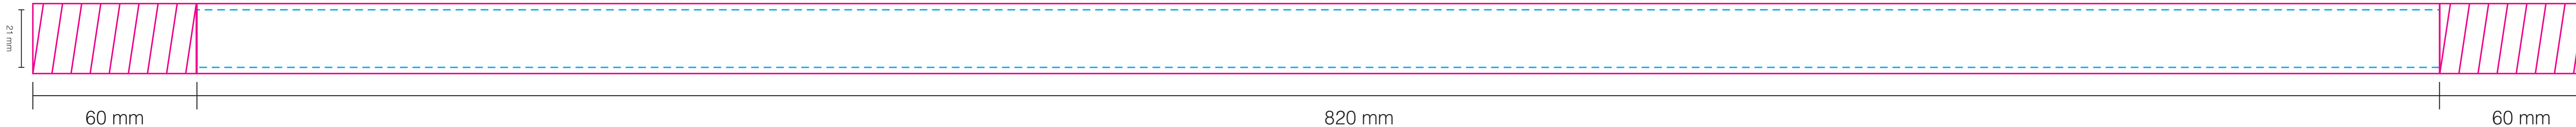

# ILRP10SM2

1" Double Ended Sewn Screen Printed Lanyard

[Imprint - H: 21 mm x W: 820 mm ]

Original Logo