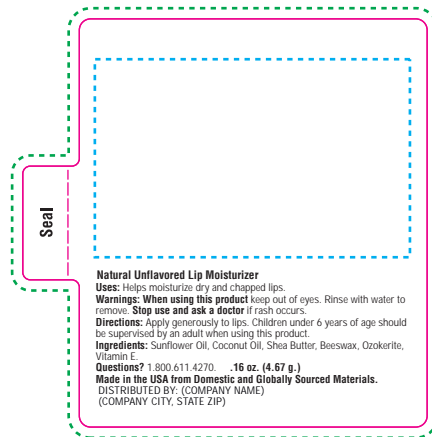

Bleed Area (background color/pattern): 2.2164" W x 4.3482" H / 1.6883" W x 2.3485" H

Label Size/Cutline: 2.1053" W x 4.2371" H / 1" x .375" H / 1.5658" W x 2.2369" H

Imprint Area: 1.6406" W x 1.313" H / 0.5" W x 1.75" H / 0.5" W x 1.9375" H

Minimum Art Requirements

Minimum Text Height

1/16" (0,0625") 8,75pts (still small but legible)	3/32" 1/32" smallest recommended	7/32" 2,9pts legible, hard to see depending on the font	1/4" 2,5pts barely legible	1/64" 2,4pts not legible	5/32" 2pts way too small

Minimum Line Width and Gaps

Digital Print	.2 pt	MIN LINE WIDTH	.25 pt	MIN LINE GAP

UNFLAVORED