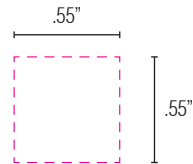

Size: BOX - 3.75"W X 2.375"D X 1.25"H WHISKEY STONES - .75" X .75" X .75"

Imprint area: BOX - 3.25" X 1.375" WHISKEY STONES - .55" X .55"

Please Note:

Not all artwork will be usable on these products. Your logo needs to be Vector, 100% black, have a minimum line width of 0.25 points and a minimum text height of 6 points or approximately 1/16 of an inch.

WOODEN BOX

STONES